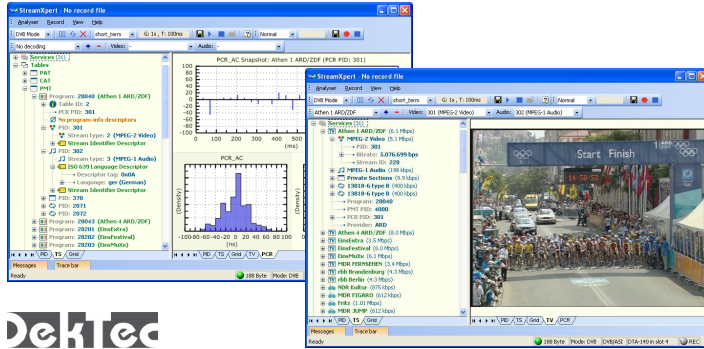

StreamXpert 2.0 TS Analysis Software

DekTec DTC-320

KEY FEATURES

- Real-time analysis, monitoring and recording of MPEG2 transport streams
- Provides detailed statistics on PIDs, services and tables found in the transport stream
- Deep decoding of PSI, DVB-SI, DVB-RCS and ATSC-PSIP tables and descriptors
- User definable TR 101 290 templates
- Integrated SD/HD video and audio decoder with support for MPEG2 / H.264 / HEVC 4:2:2/4:2:0 8/10-bit video and MPEG1 / MPEG2 / (HE-)AAC / AC-3 / AC-4 audio
- Support for analyzing TSolP streams via a DTA-160 or a local network port
- The world's most cost effective and user friendly MPEG2 transport stream analyzer

APPLICATIONS

- Test and validation of equipment with transport stream output, e.g. multiplexers
- Quality monitoring of MPEG2 transport streams in studios, head ends, etc.
- Combine with a DTU-245 and a notebook for a truly portable TS analyzer

VERSION INFORMATION

- Full (DTC-320) - All StreamXpert 2.0 functionality
- Lite (DTC-320-SL) - Lower-priced version with decoding and basic recording functions only

The Full version is an essential tool for all digital-TV professionals that need a fully featured stream analyzer. The Lite version serves as a basic transport-stream viewer and recorder.